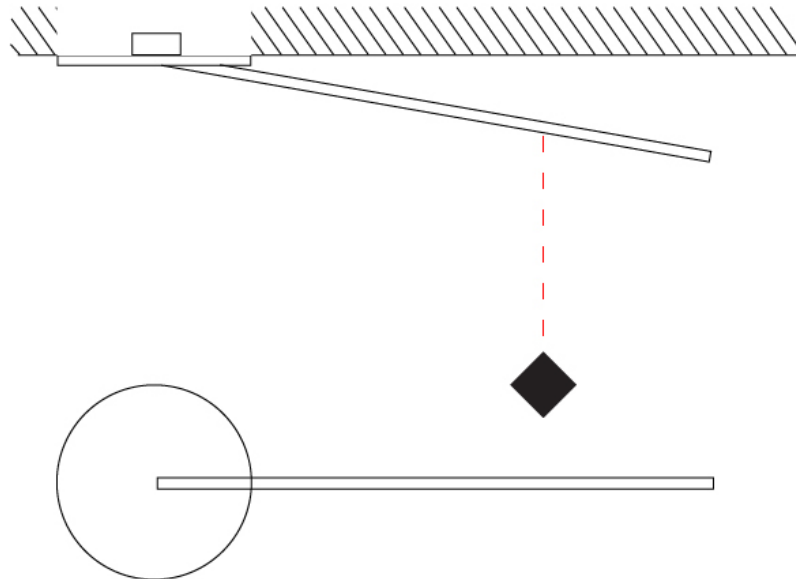

SPILO 1 ROD RECESSED

D46023-

PROJECT

TYPE

SPECIFIER

QUANTITY

DATE

D